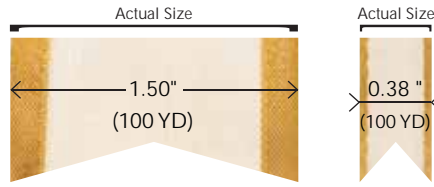

SHEER

Item #	R_15-	R_38-
Price (Per Roll)	$24.90	$15.90

Black S04	Silver S03	Ivory S02	Egg Shell S19	White S01
Chocolate S11	Copper S06	Ant. Gold S15	Burgundy S12	Red S07
Orange S05	Gold S16	Navy S17	Ice Blue S20	Blue S10
Purple S18	Mauve S09	Lavender S14	Pink S08	Olive S13