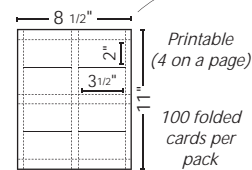

Fit for envelope:

N/A

(2 1/2 x 4 1/4)

Item # ✉ E\_MN2P

N/A

LIMITED COLORS ONLY

Item #	C_LPI-
Folded Size	3 1/2 x 2
1-4 PK	\$15.90
5-9 PK	\$13.90
10-25 PK	\$12.90
26+	\$11.90
Fit to	(2 1/8 x 3 5/8)
Item #	✉ E_MN2A