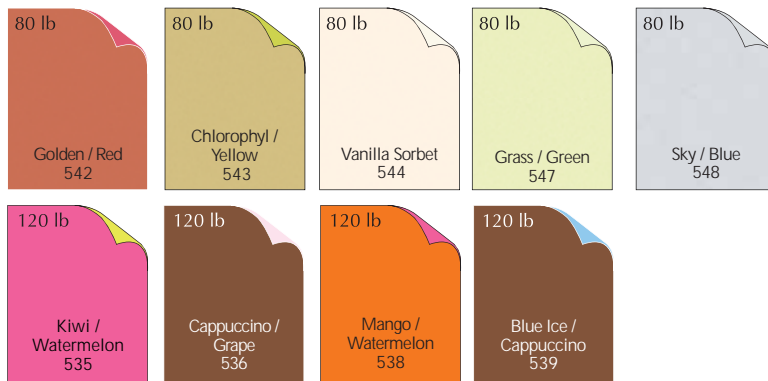

PAPER (COVER) 25 PER PACK

Size	Weight	Item #	1PK	2-9 PK	10-19 PK	20+ PK
8 1/2 x 11	80 lb	P_L80	$13.90	$12.90	$11.90	$10.90
8 1/2 x 11	120 lb	P_L12	$13.90	$12.90	$11.90	$10.90