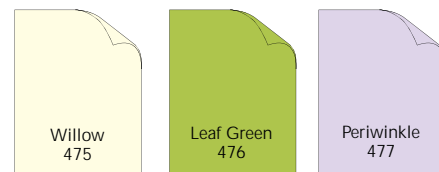

 Supporting responsible use of forest resources

 Quantity discount is available.

AVAILABLE IN 8 1/2 X 11, 80LB COVER STOCK ONLY

**ENVELOPES  25 PER PACK**

Style	Dimension (A x B)	Item #	1PK	2-9 PK	10-19 PK	20+ PK
* Business Card	2 1/8 x 3 5/8	E_MN2A-	\$4.75	\$3.75	\$3.25	\$3.00
* Gift Card	2 5/8 x 3 5/8	E_MNGC-	\$4.75	\$3.75	\$3.25	\$3.00
* Mini Top Open	2 1/4 x 3 1/2	E_TO23	\$4.75	\$3.75	\$3.25	\$3.00
* Mini	2 1/2 x 4 1/4	E_MN2P-	\$4.75	\$3.75	\$3.25	\$3.00
* 4 Bar	3 5/8 x 5 1/8	E_SDB4-	\$5.50	\$4.50	\$3.95	\$3.50
* A2	4 3/8 x 5 3/4	E_SDA2-	\$6.50	\$5.50	\$4.75	\$3.95
* A6	4 3/4 x 6 1/2	E_SDA6-	\$6.75	\$5.75	\$4.95	\$4.25
* A7	5 1/4 x 7 1/4	E_SDA7-	\$6.95	\$5.95	\$5.25	\$4.50
* Outer #7	5 1/2 x 7 1/2	E_SDO7-	\$7.50	\$6.50	\$5.75	\$4.95
* A8	5 1/2 x 8 1/8	E_SDA8-	\$7.50	\$6.50	\$5.75	\$4.95
* Square	2 3/4 x 2 3/4	E_SQ2S-	\$4.75	\$3.75	\$3.25	\$3.00
* Square	5 x 5	E_SQ55-	\$7.50	\$6.50	\$5.75	\$4.95
* Square	5 1/2 x 5 1/2	E_SQ5H-	\$7.95	\$6.95	\$6.25	\$5.50
* Square	6 x 6	E_SQ66-	\$8.95	\$7.95	\$6.95	\$6.50
* Square	6 1/2 x 6 1/2	E_SQ6H-	\$9.50	\$8.50	\$7.50	\$7.00
* Square	7 1/2 x 7 1/2	E_SQ7H-	\$9.95	\$8.95	\$8.25	\$7.50
* Booklet	6 x 9	E_BK69-	\$9.25	\$8.25	\$7.50	\$6.75
* #10	4 1/8 x 9 1/2	E_SD10-	\$6.95	\$5.95	\$5.25	\$4.50