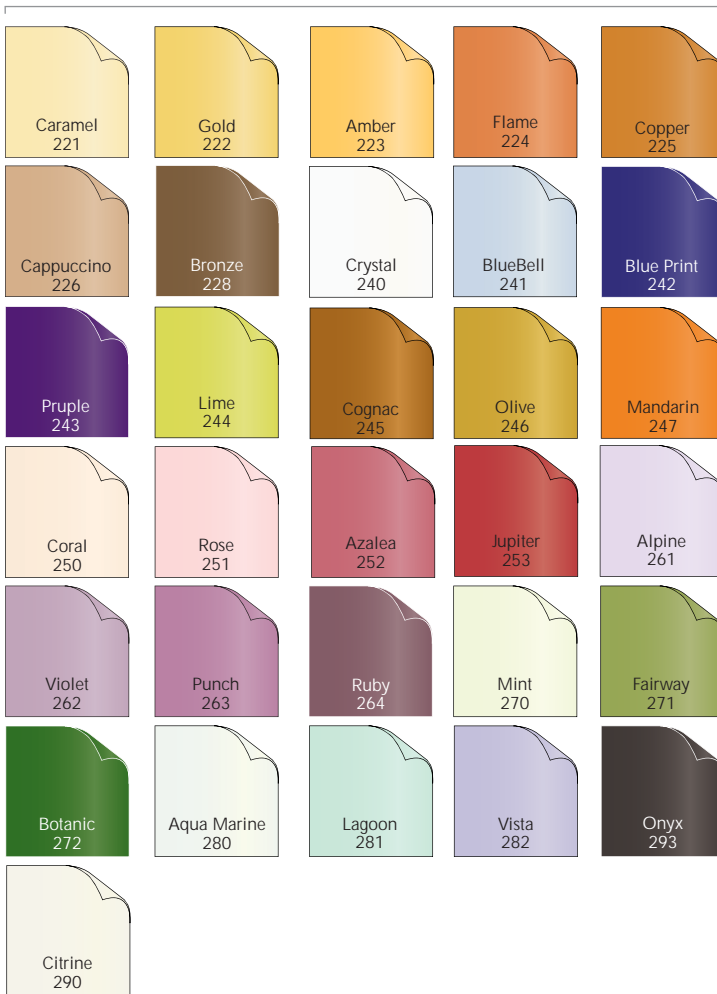

AVAILABLE IN 80LB COVER STOCK ONLY