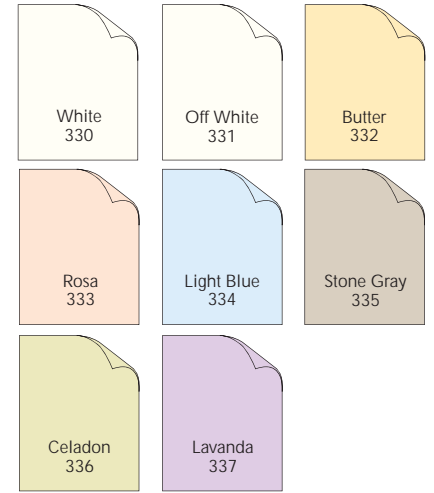

\* Available in Bright White and Creamery only.

INFORMATION

Eco Friendly

Inkjet & Laser compatible  
\* Great for Letterpress printing.

Textured

Acid / Chlorine Free

Quantity discount is available.

100% Cotton