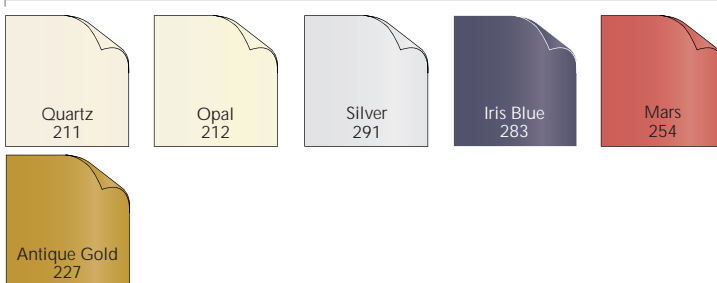

INFORMATION

Laser printable and Inkjet compatible.

Metallic Sheen Finish

Quantity discount is available.

Acid / Lignin Free

AVAILABLE IN 32LB TEXT & 80LB COVER STOCK ONLY

AVAILABLE IN 32LB TEXT, 80LB & 120LB COVER STOCK