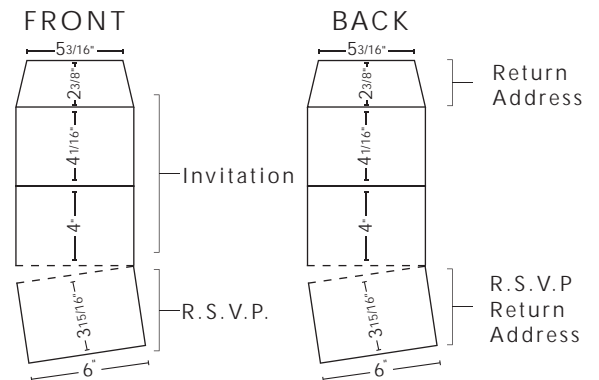

D_SN46-	
Item #	D_SN46-	
Folded Size	4 X 6	
COLOR	Plain	Pattern
1-4 PK	$12.90	$16.90
5-9 PK	$11.90	$15.90
10-25 PK	$10.90	$14.90
26+ PK	$9.90	$13.90
Fit for envelope:	(4 3/4 x 6 1/2)	
Item #	☐ E_SDA6 (Optional)	

Available in more than 30 gorgeous patterns...See P. 4

-Specify color number when ordering

Available in more than 60 gorgeous colors...See P. 4

-Specify color number when ordering