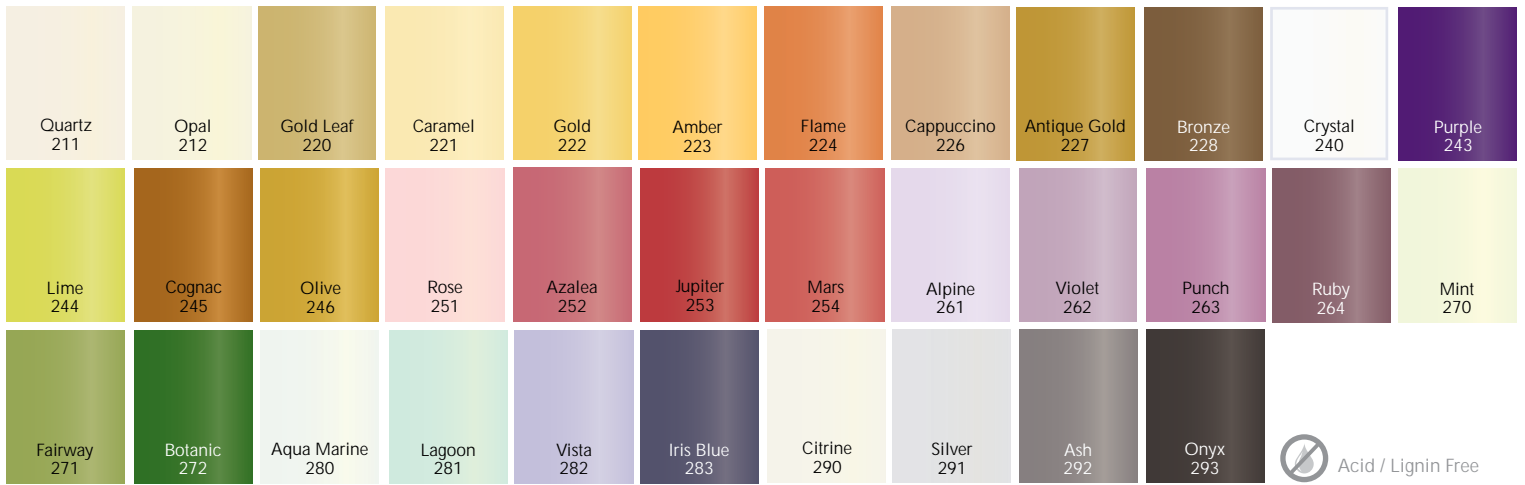

METALLIC FINISH

Acid / Lignin Free