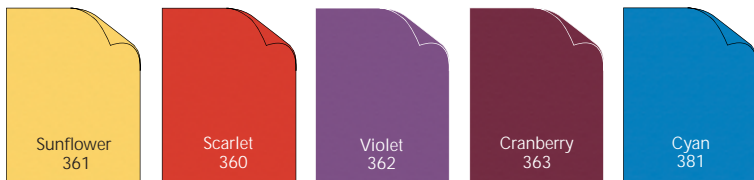

ENVELOPES

25 PER PACK

Style	Dimension (A x B)	Item #	1PK	2-9 PK	10-19 PK	20+ PK
* Business Card	2 1/8 x 3 5/8	E_MN2A-	$4.75	$3.75	$3.25	$3.00
* Gift Card	2 5/8 x 3 5/8	E_MNGC-	$4.75	$3.75	$3.25	$3.00
* Mini Top Open	2 1/4 x 3 1/2	E_TO23	$4.75	$3.75	$3.25	$3.00
* Mini	2 1/2 x 4 1/4	E_MN2P-	$4.75	$3.75	$3.25	$3.00
* Square	2 3/4 x 2 3/4	E_SQ2S-	$4.75	$3.75	$3.25	$3.00
* 4 Bar	3 5/8 x 5 1/8	E_SDB4-	$5.50	$4.50	$3.95	$3.50
* A2	4 3/8 x 5 3/4	E_SDA2-	$6.50	$5.50	$4.75	$3.95
* A6	4 3/4 x 6 1/2	E_SDA6-	$6.75	$5.75	$4.95	$4.25
* A7	5 1/4 x 7 1/4	E_SDA7-	$6.95	$5.95	$5.25	$4.50
* #10	4 1/8 x 9 1/2	E_SD10-	$6.95	$5.95	$5.25	$4.50

PAPER (TEXT)

50 PER PACK

Size	Weight	Item #	1 PK	2-9 PK	10-19 PK	20+ PK
* 8 1/2 x 11	Text 32 lb	P_L32-	$8.95	$7.95	$5.95	$5.50
* 11 x 17	Text 32 lb	P_T32-	$15.50	$14.50	$11.50	$10.95

PAPER (COVER)

25 PER PACK

Size	Weight	Item #	1 PK	2-9 PK	10-19 PK	20+ PK
* 8 1/2 x 11	80 lb	P_L80-	$8.95	$7.95	$5.95	$5.50
* 11 x 17	80 lb	P_T80-	$15.50	$14.50	$11.50	$10.95

* Available only in Solar White, Natural White, Baronial Ivory, Haviland Blue, Mauve, & Black.