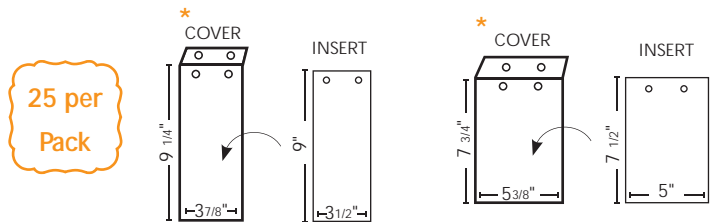

Item #	D_LC39-		D_LI39-	D_LC57-		D_LI57-
Folded Size	3 7/8 x 9 1/4		3 1/2 x 9	5 3/8 x 7 3/4		5 x 7 1/2
COLOR	Plain	Pattern	Plain	Plain	Pattern	Plain
1-4 PK	$11.90	$15.90	$10.75	$11.90	$15.90	$10.75
5-9 PK	$10.90	$14.90	$9.75	$10.90	$14.90	$9.75
10-25 PK	$9.90	$13.90	$9.00	$9.90	$13.90	$9.00
26+ PK	$8.90	$12.90	$8.00	$8.90	$12.90	$8.00
Fit for envelope:	(4 1/8 x 9 1/2) OR (4 1/4 x 9 1/2)			(5 1/2 x 8 1/8)		
Item #	☒ E_SD10 or E_TO10			☒ E_SDA8		

RELATED ITEM:

[See page 12 for ribbon section]

* Also available in a variety of patterns.

-Specify color number when ordering

-Specify color number when ordering