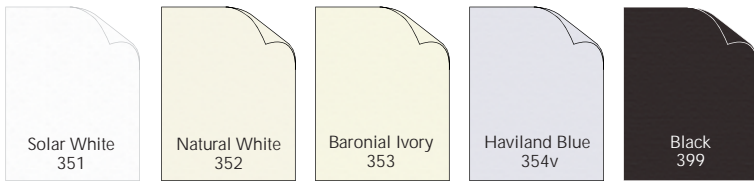

AVAILABLE IN 8 1/2 X 11 80LB COVER STOCK ONLY