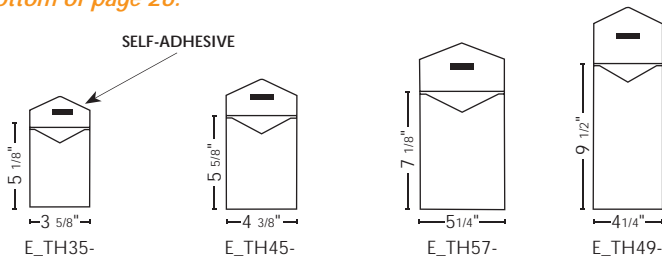

Thick-E-lope is an envelope made of sturdy card stock which provides support and protection for your invites. Available in 32 gorgeous colors.

See color chart at the bottom of page 26.

10 per Pack

Item #	E_TH35-		E_TH45-		E_TH57-		E_TH49-
Size	3 5/8 x 5 1/8		4 3/8 x 5 5/8		5 1/4 x 7 1/8		4 1/4 x 9 1/2
COLOR	Plain	Pattern	Plain	Pattern	Plain	Pattern	Plain
1-4 PK	\$9.90	\$12.90	\$10.90	\$12.90	\$11.90	\$13.90	\$11.90
5-9 PK	\$8.90	\$11.90	\$9.90	\$11.90	\$10.90	\$12.90	\$10.90
10-25 PK	\$7.90	\$10.90	\$8.90	\$10.90	\$10.90	\$11.90	\$10.90
26+ PK	\$7.50	\$10.50	\$8.50	\$10.50	\$9.90	\$10.90	\$9.90