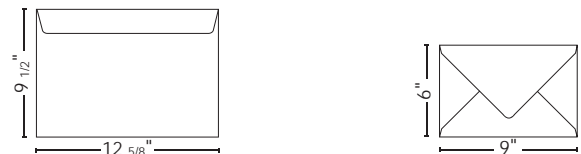

Item #	E_BK9H-		E_BK69-
Size	9 1/2 x 12 5/8		6 x 9
Price	Matte	Metallic/Translucent	See pages 19-25 for prices and available colors.
1-4 PK	$9.90	$13.90	
5-9 PK	$8.50	$12.90	
10-25 PK	$7.25	$12.25	
26+ PK	$6.75	$11.75	

Available in 32 gorgeous colors (-Specify color number when ordering)

METALLIC FINISH										MATTE FINISH		TRANSLUCENT
Quartz 211	Opal 212	Gold 222	Cappuccino 226	Natural White 102	White 101	Baronial Ivory 103	Natural Kraft 126	Milkweed 122	Desert Storm 123	Felt Bright White 472	Translucent Clear is only available in 9 1/2 x 12 5/8 and 9 x 12 envelopes.	
Antique Gold 227	Bronze 228	Ruby 264	Iris Blue 283	Coco 127	Electric Orange 141	Pink Feather 151	Firecracker Red 156	Eggplant 159	Tropical Green 172	Felt Creamery 473		
Silver 291	Ash 292	Onyx 293		Olive 175	Blue Feather 180	Aqua Marine 184	Navy 186	Pewter 193	Black 199