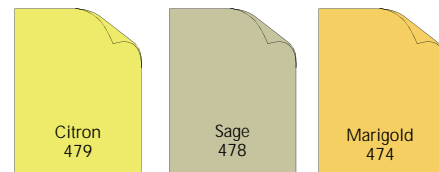

 Supporting responsible use of forest resources

 Quantity discount is available.

AVAILABLE IN 8 1/2 X 11, 80LB COVER STOCK ONLY

**ENVELOPES  25 PER PACK**

Style	Dimension (A x B)	Item #	1PK	2-9 PK	10-19 PK	20+ PK
* Business Card	2 1/8 x 3 5/8	E_MN2A-	\$4.75	\$3.75	\$3.25	\$3.00
* Gift Card	2 5/8 x 3 5/8	E_MNGC-	\$4.75	\$3.75	\$3.25	\$3.00
* Mini Top Open	2 1/4 x 3 1/2	E_TO23	\$4.75	\$3.75	\$3.25	\$3.00
* Mini	2 1/2 x 4 1/4	E_MN2P-	\$4.75	\$3.75	\$3.25	\$3.00
* 4 Bar	3 5/8 x 5 1/8	E_SDB4-	\$5.50	\$4.50	\$3.95	\$3.50
* A2	4 3/8 x 5 3/4	E_SDA2-	\$6.50	\$5.50	\$4.75	\$3.95
* A6	4 3/4 x 6 1/2	E_SDA6-	\$6.75	\$5.75	\$4.95	\$4.25
* A7	5 1/4 x 7 1/4	E_SDA7-	\$6.95	\$5.95	\$5.25	\$4.50
* Outer #7	5 1/2 x 7 1/2	E_SDO7-	\$7.50	\$6.50	\$5.75	\$4.95
* A8	5 1/2 x 8 1/8	E_SDA8-	\$7.50	\$6.50	\$5.75	\$4.95
* Square	2 3/4 x 2 3/4	E_SQ2S-	\$4.75	\$3.75	\$3.25	\$3.00
* Square	5 x 5	E_SQ55-	\$7.50	\$6.50	\$5.75	\$4.95
* Square	5 1/2 x 5 1/2	E_SQ5H-	\$7.95	\$6.95	\$6.25	\$5.50
* Square	6 x 6	E_SQ66-	\$8.95	\$7.95	\$6.95	\$6.50
* Square	6 1/2 x 6 1/2	E_SQ6H-	\$9.50	\$8.50	\$7.50	\$7.00
* Square	7 1/2 x 7 1/2	E_SQ7H-	\$9.95	\$8.95	\$8.25	\$7.50
* Booklet	6 x 9	E_BK69-	\$9.25	\$8.25	\$7.50	\$6.75
* #10	4 1/8 x 9 1/2	E_SD10-	\$6.95	\$5.95	\$5.25	\$4.50