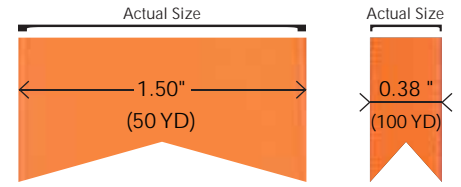

DOUBLE FACE SATIN

Item #	R_15-	R_38-
Price (Per Roll)	$29.90	$17.90

Black D04	Silver D03	White D01	Ivory D02	Tan D19
Espresso D11	Rust D06	Gold D15	Wine D12	Red D07
Orange D05	Yellow D20	Blue Mist D10	Peach D18	Coral D14
Fuchsia D16	Orchid D17	Mauve D09	Pink D08	Moss D13