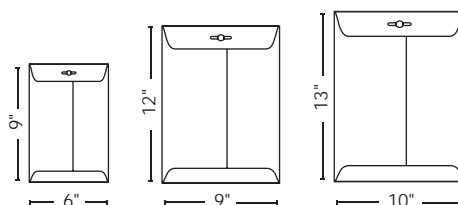

Available Colors		
Red 01	Bright Orange 02	Lemon 03
Green 04	Blue 05	Linen Black 06