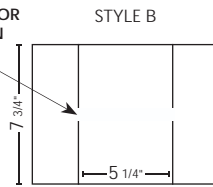

Gate Fold invitations are designed to overlap in the center when closed and open to reveal a single design panel. They are great for invitations, announcements, save the dates, and holiday cards. These shapes can be used horizontally or vertically. Available in a variety of sizes and colors.

Available in more than 30 gorgeous patterns...See P. 4

-Specify pattern color number when ordering

Available in more than 60 gorgeous colors...See P. 4

-Specify color number when ordering

10 per Pack

THE SLITS ARE FOR 1 1/2" RIBBON

Item #	D_GA57-		D_GB57		D_GC57		D_GF39-	
Folded Size	5 x 7		5 1/4 x 7 3/4		5 1/4 x 7 1/4		4 x 9	
COLOR	Plain	Pattern	Plain	Pattern	Plain	Pattern	Plain	Pattern
1-4 PK	$12.90	$15.90	$12.90	$15.90	$12.90	$15.90	$12.90	$15.90
5-9 PK	$11.90	$14.90	$11.90	$14.90	$11.90	$14.90	$11.90	$14.90
10-25 PK	$10.90	$13.90	$10.90	$13.90	$10.90	$13.90	$10.90	$13.90
26+ PK	$9.90	$12.90	$9.90	$12.90	$9.90	$12.90	$9.90	$12.90
Fit for envelope:	(5 1/4 x 7 1/4) OR (5 1/2 x 7 1/2)		(5 1/2 x 8 1/8)		(5 1/2 x 7 1/2)		(4 1/8 x 9 1/2)	
Item #	☒ E_SDA7 or E_SDO7		☒ E_SDA8		☒ E_TO57 or E_SDO7		☒ E_SD10	

LAYERS

Create your own custom Layered Invitation with our **MIX & MATCH** colors. Fold and secure Inserts with eyelets or ribbons. **Suggested Ribbon Size: 3/8"** Cover made of heavy card stock & Insert made of text weight paper.

Item #	D_LC39-		D_LI39-	D_LC57-		D_LI57-
Folded Size	3 7/8 x 9 1/4		3 1/2 x 9	5 3/8 x 7 3/4		5 x 7 1/2
COLOR	Plain	Pattern	Plain	Plain	Pattern	Plain
1-4 PK	$11.90	$15.90	$10.75	$11.90	$15.90	$10.75
5-9 PK	$10.90	$14.90	$9.75	$10.90	$14.90	$9.75
10-25 PK	$9.90	$13.90	$9.00	$9.90	$13.90	$9.00
26+ PK	$8.90	$12.90	$8.00	$8.90	$12.90	$8.00
Fit for envelope:	(4 1/8 x 9 1/2) OR (4 1/4 x 9 1/2)			(5 1/2 x 8 1/8)		
Item #	☒ E_SD10 or E_TO10			☒ E_SDA8		

RELATED ITEM:

[See page 12 for ribbon section]

* Also available in a variety of patterns.