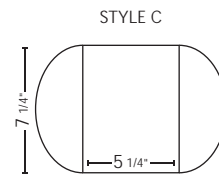

THE SLITS ARE FOR 1 1/2" RIBBON

STYLE B

STYLE C

STYLE F

Item #	D_GA57-		D_GB57		D_GC57		D_GF39-	
Folded Size	5 x 7		5 1/4 x 7 3/4		5 1/4 x 7 1/4		4 x 9	
COLOR	Plain	Pattern	Plain	Pattern	Plain	Pattern	Plain	Pattern
1-4 PK	\$12.90	\$15.90	\$12.90	\$15.90	\$12.90	\$15.90	\$12.90	\$15.90
5-9 PK	\$11.90	\$14.90	\$11.90	\$14.90	\$11.90	\$14.90	\$11.90	\$14.90
10-25 PK	\$10.90	\$13.90	\$10.90	\$13.90	\$10.90	\$13.90	\$10.90	\$13.90
26+ PK	\$9.90	\$12.90	\$9.90	\$12.90	\$9.90	\$12.90	\$9.90	\$12.90
Fit for envelope:	(5 1/4 x 7 1/4) OR (5 1/2 x 7 1/2)		(5 1/2 x 8 1/8)		(5 1/2 x 7 1/2)		(4 1/8 x 9 1/2)	
Item #	☒ E_SDA7 or E_SDO7		☒ E_SDA8		☒ E_TO57 or E_SDO7		☒ E_SD10	