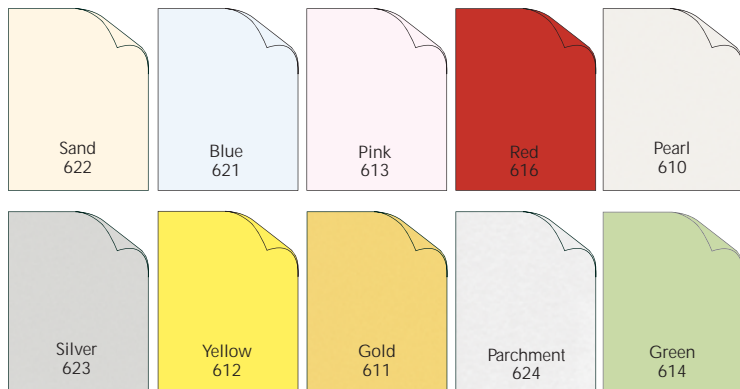

TRANSLUCENT SOLID COLORS

INFORMATION

Laser printer compatible

PCW (Contains 30% Post Consumer Fiber)

Quantity discount is available.

Acid / Lignin Free

PAPER (TEXT) 50 PER PACK

Size	Weight	Item #	1PK	2-9 PK	10-19 PK	20+ PK
8 1/2 x 11	30 lb	P_L30-	\$18.90	\$16.90	\$15.90	\$14.90